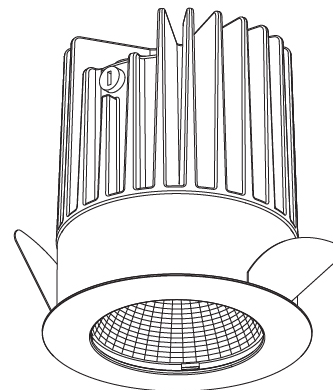

GENERAL

Series: Oiko
Subseries: Oiko Standard
Brand: Prolicht
Division: Architectural
Mounting Type: Recessed
Mounting Location: Ceiling
Subcategory: Downlight

PHYSICAL

Shape: Round
Diameter (mm): 64
Diameter (in): 2 1/2
Height (mm): 74
Height (in): 2 15/16
Ceiling Thickness (mm): 10 / 12.5 / 15
Ceiling Thickness (in): 3/8 or 1/2 or 9/16
Min. Recessing Depth (mm): 90
Min. Recessing Depth (in): 3 9/16
Light Distribution: Downlight
Weight (kg): 0.22
Weight (lbs): 0.49
Fixture Finish: SSR / BKV / CWI / CRY / HAB / UFT / ITA / RUA / FTG / MYG / LOD / PUS / FRO / FUP / KIA / POP / BLS / SPG / MEY / GOH / GUM / CHC / COM / ABZ / JAG / OBR / MOS / ROR
Fixture Material: Aluminum Die Cast
Cut-out Measurements: D. - 60mm / 2 3/8"

ELECTRICAL

Lamp Type: LED (Zhaga Standard)
Input Wattage (W): 14.3
Total Output Wattage (W): 13
Dimming: Tri-Mode (Non-Dimming and Phase Dimming (120Vac only) and 0-10V Dimming)
Driver Included: No
Driver Location: Remote
Driver Type: Constant Current - Universal
Driver Class: Class 2
Input Voltage (V): 120 - 277
Constant Current (MA): 350

LED

Number of LEDs: 1
Color Temperature (°K): 2700 / 3000 / 3500 / 4000
Max. Delivered Lumen (lm): 890 / 920 / 970 / 990
Nominal Lumen (lm): 1304 / 1352 / 1421 / 1450
CRI: >90 CRI
Lamp Life (hrs): 50000

OPTICAL

Reflector°: 20 / 40 / 60

RATINGS AND CERTIFICATIONS

Certified By: Certified for North American Standards
IP rating: IP20

74mm 2 15/16"

Ø 41mm 1 5/8"

Ø 64mm 2 1/2"

90mm
3 5/8"

60mm
2 3/8"

10-15
3/8" - 9/16"