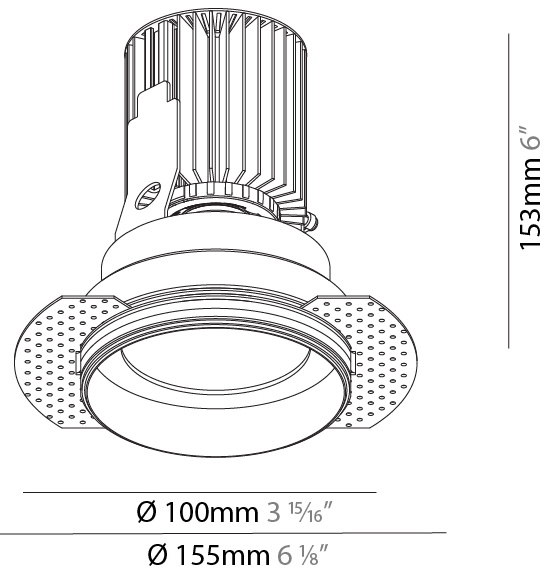

PHYSICAL

Shape: Round
Diameter (mm): 100
Diameter (in): 3 15/16
Height (mm): 153
Height (in): 6
Ceiling Thickness (mm): 10 / 12.5 / 15
Ceiling Thickness (in): 3/8 or 1/2 or 9/16
Min. Recessing Depth (mm): 170
Min. Recessing Depth (in): 6 11/16
Light Distribution: Downlight
Weight (kg): 0.6
Weight (lbs): 1.322
Fixture Finish: SSR / BKV / CWI / CRY / HAB / UFT / ITA / RUA / FTG / MYG / LOD / PUS / FRO / FUP / KIA / POP / BLS / SPG / MEY / GOH / GUM / CHC / COM / ABZ / JAG / OBR / MOS / ROR
Fixture Material: Aluminum Die Cast
Cut-out Measurements: 111mm / 4 3/8" Diameter
Upon Request: Unique Sizes Unique Ceiling Thickness

ELECTRICAL

Lamp Type: LED (Zhaga Standard)
Input Wattage (W): 20.9
Total Output Wattage (W): 18.7
Dimming: Tri-Mode (Non-Dimming and Phase Dimming (120Vac only) and 0-10V Dimming)
Driver Included: No
Driver Location: Recessed Housing
Driver Type: Constant Current - Universal
Driver Class: Class 2
Housing: See components
Input Voltage (V): 120 - 277
Constant Current (MA): 500

LED

Color Temperature (°K): 2700 / 3000 / 3500 / 4000
Max. Delivered Lumen (lm): 1630 / 1670 / 1754 / 1790
CRI: >90 CRI
Lamp Life (hrs): 50000
Upon Request: Special Color Temperature RGB-W Tunable White Special LED

OPTICAL

Reflector: 18 / 26 / 40

RATINGS AND CERTIFICATIONS

Certified By: Certified for North American Standards
IP rating: IP20

A