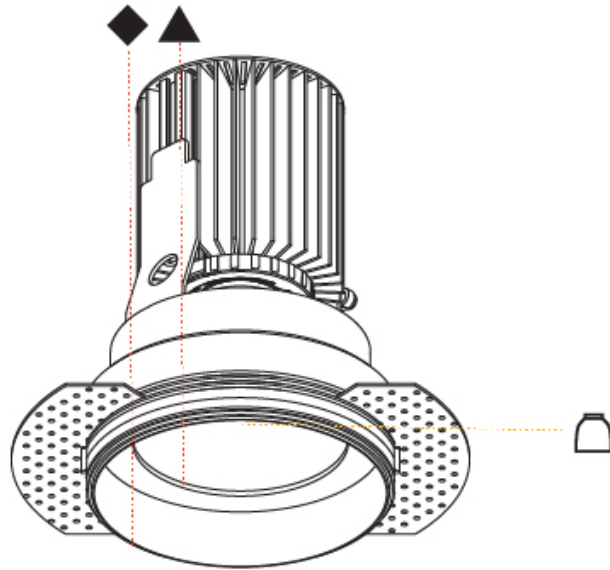

OIKO STANDARD TRIMLESS

A35431-

PROJECT

TYPE

SPECIFIER

QUANTITY

DATE

A