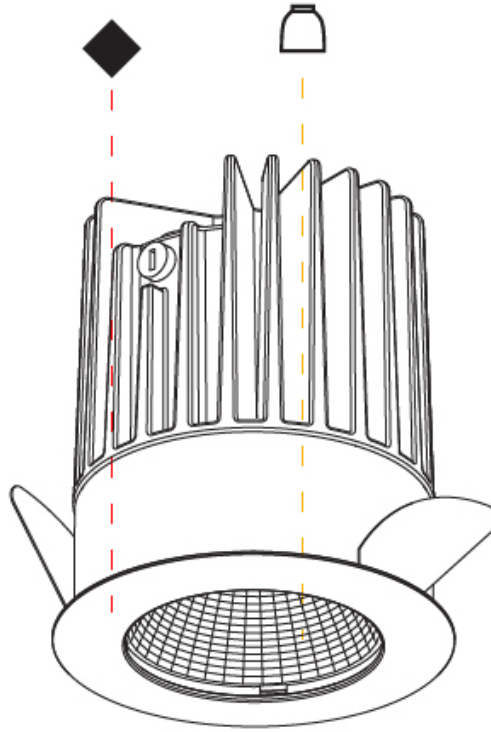

OIKO STANDARD RECESSED

A35714-

PROJECT

TYPE

SPECIFIER

QUANTITY

DATE

A